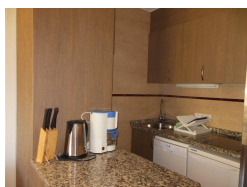

PAS DE LA CASA

HUT2-005865

DESCRIPTION

* Flat , balcony, view on the mountains at 20 meters from slopes 42 m2 * 1 bedroom with 1 double bed * 1 living room with 1 sofa bed for 2 persons & 1 single bed * 1 bathroom with shower * 1 kitchen entirely equipped (dishwasher, microwaves, table vitro ceramic cooking coffee maker, toaster, kettle, ta-bleware, dishwasher and pots and pans) * bed linens and towels included free wifi

Characteristics

Number of rooms: **1** Toilets: **0** Bathrooms with bathtub: **0**
Bathrooms with shower: **1** Double beds: **1** Single beds: **1**
Bunk beds: **0** Cribs: **0** Sofa beds: **1**
Type of kitchen: **Kitchenette**

Other Features

Balcony Lift

Equipment

typology_id	Heating	Wardrobes
basic_elements	Kitchen equipment	Kettle
Dishwasher	Microwave	Coffee maker
Refrigerator	Hot water tank	TV
DVD	Free Wifi	Toaster

Immobiliària Grifó Vacances