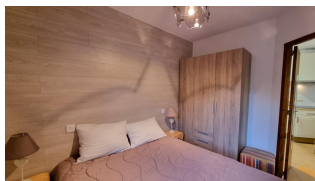

Equipment

typology_id Heating basic_elements
Kitchen equipment Dishwasher Oven
Microwave Coffee maker Refrigerator
Hot water tank DVD Free Wifi
Toaster