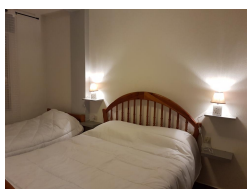

Equipment

---

typology_id	Heating	Wardrobes
Kitchen equipment	Kettle	Dishwasher
Microwave	Coffee maker	Refrigerator
Hot water tank	Mobile coverage	TV
Ski store	Toaster