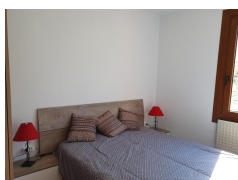

Equipment

typology_id	Heating	Wardrobes
basic_elements	Kitchen equipment	Kettle
Dishwasher	Oven	Microwave
Coffee maker	Refrigerator	Hot water tank
TV	smart_tv	Free Wifi
Ski store	Toaster	hair_dryer