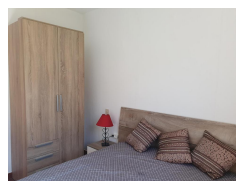

Equipment

typology_id	Heating	Wardrobes
basic_elements	Kitchen equipment	Kettle
Dishwasher	Oven	Microwave
Coffee maker	Refrigerator	Hot water tank
TV	smart_tv	Free Wifi
Ski store	Toaster	hair_dryer