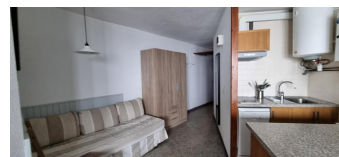

HUT2-006054

DESCRIPTION

apartment for 5 persons, 42m2, with a balconi with view on the mountain and at 10 mts from the ski slopes 1 hall with 1 bathroom with shower 1 open and equipped kitchen 1 living/dining room with 1 sofa bed for 2 persons and 1 single 1 bedroom with a double bed

Other Features

Balcony Lift

Equipment

typology_id	Heating	Wardrobes
basic_elements	Kitchen equipment	Kettle
Dishwasher	Microwave	Coffee maker
electric_coffee_maker_mo	Refrigerator	Hot water tank
del		
TV	Free Wifi	Toaster