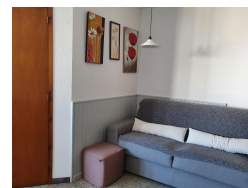

Equipment

---

typology_id	Heating	Wardrobes
basic_elements	Kitchen equipment	Kettle
Dishwasher	Microwave	Coffee maker
electric_coffee_maker_mo	Refrigerator	Hot water tank
del		
TV	Free Wifi	Toaster