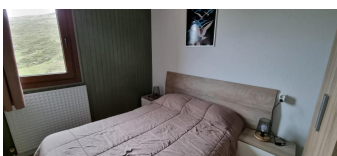

Equipment

---

typology_id	Heating	Wardrobes
basic_elements	Kitchen equipment	Kettle
Dishwasher	Microwave	Coffee maker
electric_coffee_maker_mo	Refrigerator	Hot water tank
del		
TV	Free Wifi	Toaster