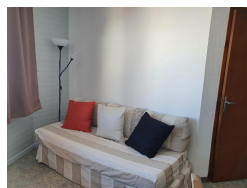

Equipment

---

typology_id	Heating	Wardrobes
basic_elements	Kitchen equipment	Kettle
Dishwasher	Microwave	Coffee maker
electric_coffee_maker_mo	Refrigerator	Hot water tank
del		
TV	Free Wifi	Toaster