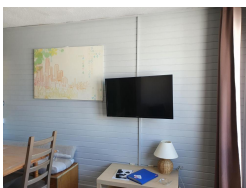

Equipment

---

typology_id	Heating	Wardrobes
basic_elements	Kitchen equipment	Kettle
Dishwasher	Microwave	Coffee maker
electric_coffee_maker_mo	Refrigerator	Hot water tank
del		
TV	Free Wifi	Toaster