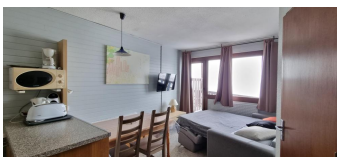

Equipment

---

typology_id	Heating	Wardrobes
basic_elements	Kitchen equipment	Kettle
Dishwasher	Microwave	Coffee maker
electric_coffee_maker_mo	Refrigerator	Hot water tank
del		
TV	Free Wifi	Toaster