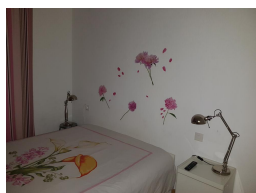

Other Features

Equipment

typology_id	Heating	basic_elements
Kitchen equipment	Kettle	Dishwasher
Oven	Microwave	Coffee maker
Refrigerator	Hot water tank	Mobile coverage
TV	Vacuum cleaner	Toaster
Mixer	hair_dryer