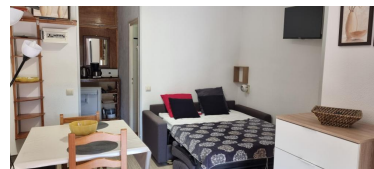

Equipment

typology_id	Heating	Kitchen equipment
Dishwasher	Microwave	Coffee maker
Refrigerator	Hot water tank	TV
TDT	Free Wifi	Ski store
Toaster