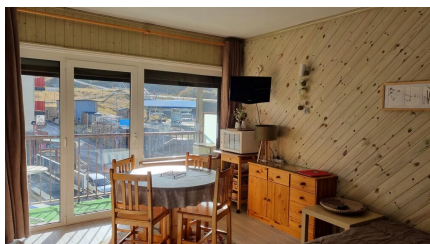

Immobilària Grifó Vacances

Av. Encamp 27, Pas de la Casa
AD200, Principat d'Andorra
T.: 00 376 855 250
E-mail: grifovacances@andorra.ad
www.grifovacances.com