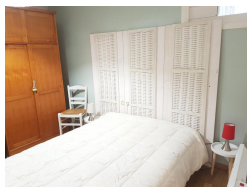

Equipment

typology_id	Heating	Wardrobes
basic_elements	Kitchen equipment	Oven
Microwave	Coffee maker	Refrigerator
Hot water tank	TV	TDT
Free Wifi	Toaster