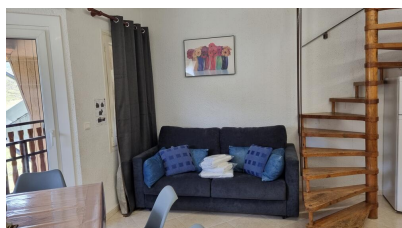

Immobiliària Grifó Vacances

Av. Encamp 27, Pas de la Casa
AD200, Principat d'Andorra
T.: 00 376 855 250
E-mail: grifovacances@andorra.ad
www.grifovacances.com

General

Type of Property: **Apartment** m2: **58**
m2 plot: **0** Distance from the beach:
Year of construction: Type of pool:
Views: **Mountain views**

Characteristics

Number of rooms: **2** Toilets: **1** Bathrooms with bathtub: **1**
Bathrooms with shower: **0** Double beds: **1** Single beds: **1**
Bunk beds: **1** Cribs: **0** Sofa beds: **2**
Type of kitchen:

Other Features

Balcony Lift

Equipment