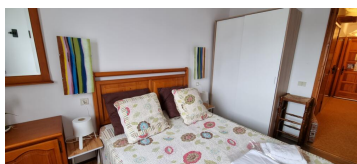

Equipment

---

typology_id	Heating	heating_model
basic_elements	Kitchen equipment	Dishwasher
Oven	Microwave	Coffee maker
Refrigerator	Hot water tank	TV
TDT	Free Wifi	Toaster