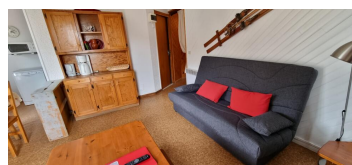

PAS DE LA CASA

HUT2-006003

DESCRIPTION

apartment for 5 persons, 51 m2, with bay windows with view on the slopes and direct access to the ski lifts * 1 hall * 1 bedroom with 1 double bed * 1 separated wc * 1 bathroom with bathtub * 1 living/dining room with 1 sofa bed for 2 persons and 1 single * 1 open and separated kitchen .WIFI

Other Features

Lift

Equipment

typology_id	Heating	heating_model
basic_elements	Kitchen equipment	Dishwasher
Oven	Microwave	Coffee maker
Refrigerator	Hot water tank	TV
TDT	Free Wifi	Toaster

Immobiliària Grifó Vacances