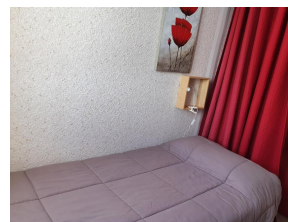

Equipment

---

typology_id