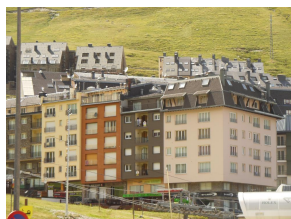

Equipment

---

typology_id