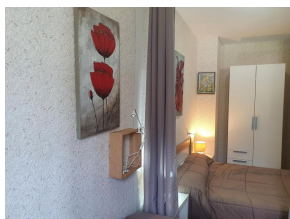

Equipment

---

typology_id