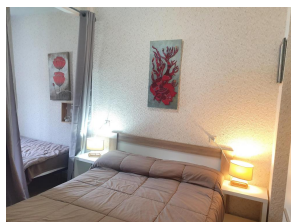

Equipment

---

typology_id