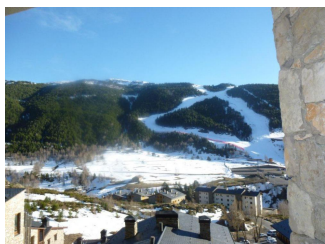

Immobilària Grifó Vacances

Av. Encamp 27, Pas de la Casa
AD200, Principat d'Andorra
T.: 00 376 855 250
E-mail: grifovacances@andorra.ad
www.grifovacances.com