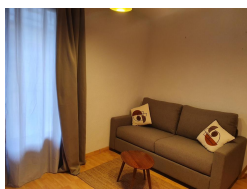

Equipment

typology_id	Heating	Wardrobes
basic_elements	Kitchen equipment	Microwave
Coffee maker	Refrigerator	Hot water tank
TV	Free Wifi	Ski store
Toaster	hair_dryer