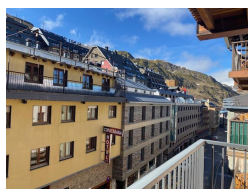

Equipment

typology_id	Heating	Wardrobes
basic_elements	Kitchen equipment	Microwave
Coffee maker	Refrigerator	Hot water tank
TV	Free Wifi	Ski store
Toaster	hair_dryer