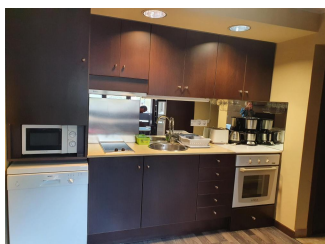

Immobiliària Grifó Vacances

Av. Encamp 27, Pas de la Casa
AD200, Principat d'Andorra
T.: 00 376 855 250
E-mail: grifovacances@andorra.ad
www.grifovacances.com