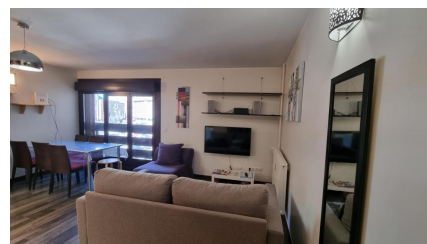

Immobiliària Grifó Vacances

Av. Encamp 27, Pas de la Casa
AD200, Principat d'Andorra
T.: 00 376 855 250
E-mail: grifovacances@andorra.ad
www.grifovacances.com