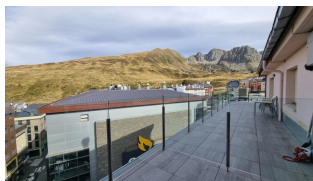

Equipment

typology_id	Heating	basic_elements
Kitchen equipment	Microwave	Coffee maker
Refrigerator	Hot water tank	TV
smart_tv	Free Wifi	Toaster
hair_dryer