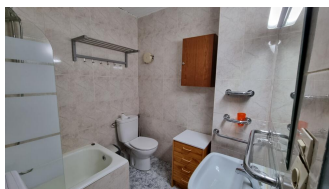

Equipment

typology_id	Heating	basic_elements
Kitchen equipment	Oven	Microwave
Coffee maker	Refrigerator	Washing Machine
Hot water tank	TV	smart_tv
Free Wifi	BBQ