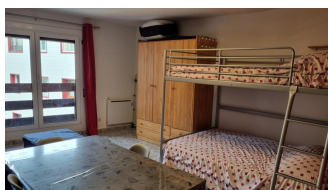

005968

DESCRIPTION

Spacious studio for 4 persons of 38 m² - with access smopes at 50 meters - living room with the double bunkbed. (2 double beds) - small open kitchenette with oven .the bathroom with the bath and one washing machineWifi included

Characteristics

Number of rooms: **0** Toilets: **0** Bathrooms with bathtub: **1**
Bathrooms with shower: **0** Double beds: **0** Single beds: **0**
Bunk beds: **1** Cribs: **0** Sofa beds: **1**
Type of kitchen: **Kitchenette**

Other Features

Lift

Equipment

typology_id	Heating	basic_elements
Kitchen equipment	Oven	Microwave
Coffee maker	Refrigerator	Washing Machine
Hot water tank	TV	smart_tv
Free Wifi	BBQ	

Immobiliària Grifó Vacances