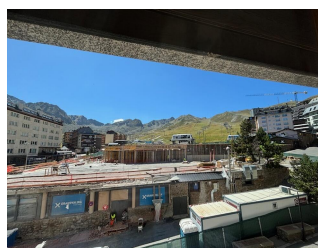

Other Features

Equipment